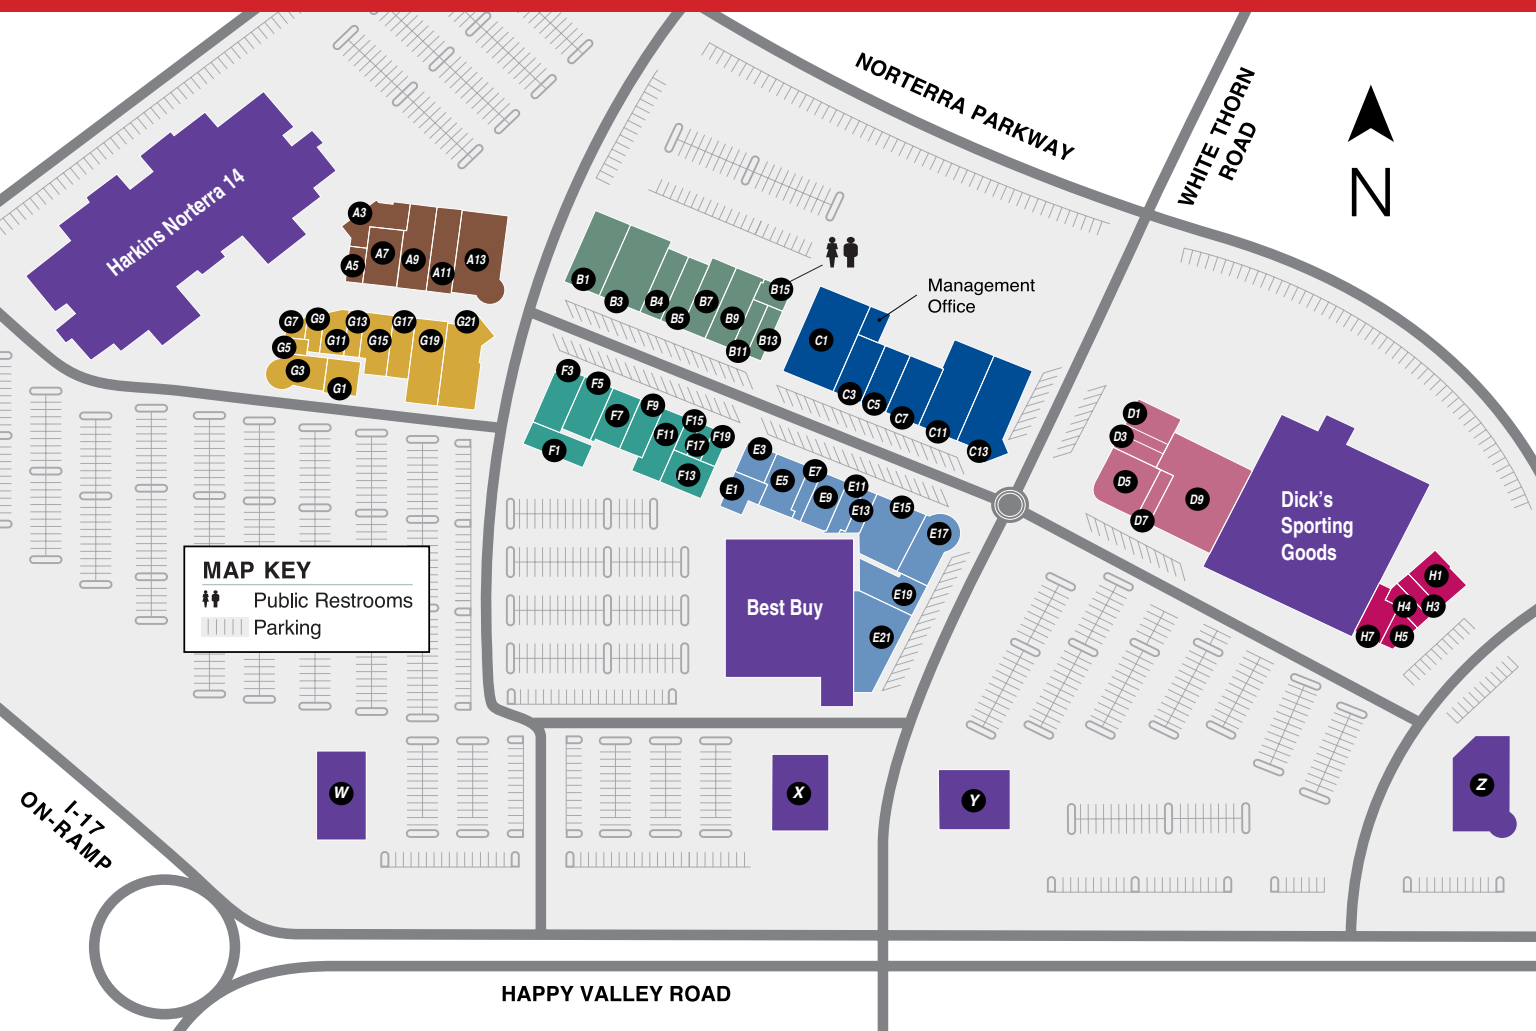

DIRECTORY OF STORES

Apparel

Bella Amie Boutique*	B11
Christopher & Banks	E5
C.J. Banks	B7
Coldwater Creek	C13
Fans & Fashionistas	F5
Jos. A. Bank	E17
Men's Wearhouse	Z
New York & Company	E15
Runway Royalty	B13
Trendy TAG Boutique	F17
Victoria's Secret	C1

Entertainment

Harkins Norterra 14	
Jump & Shout*	A11

Specialty Stores

Avon	F19
Exquisite Swimwear	E11
Bath & Body Works	F11
Best Buy	
Claire's	E7
Dick's Sporting Goods	
Kay Jewelers	E3
Sunglass Hut	E13
Sweet & Sassy	C7
The Doll House and Toy Store	G17

Restaurants & Specialty Foods

Ah-So Sushi & Steak	E21
Berrygood Frozen Yogurt	G5
BevMo	D9
Chipotle	F13
Chop Chop Chinese Kitchen	E1
Dickey's Barbecue Pit	F1
Dippin' Dots	G7
Johnny Rockets	G3
Mellow Mushroom*	W
Paradise Bakery	D5
P.F. Chang's China Bistro	Y
Pita Pit	G9
Buffalo Wild Wings*	G21

Sauce	F3
Subway	H5

Services

Chase Bank	X
Norterra Salon and Spa	E19
Massage Envy	H1
V's Barbershop	D1

Other

Restrooms	B15
Management Office	C